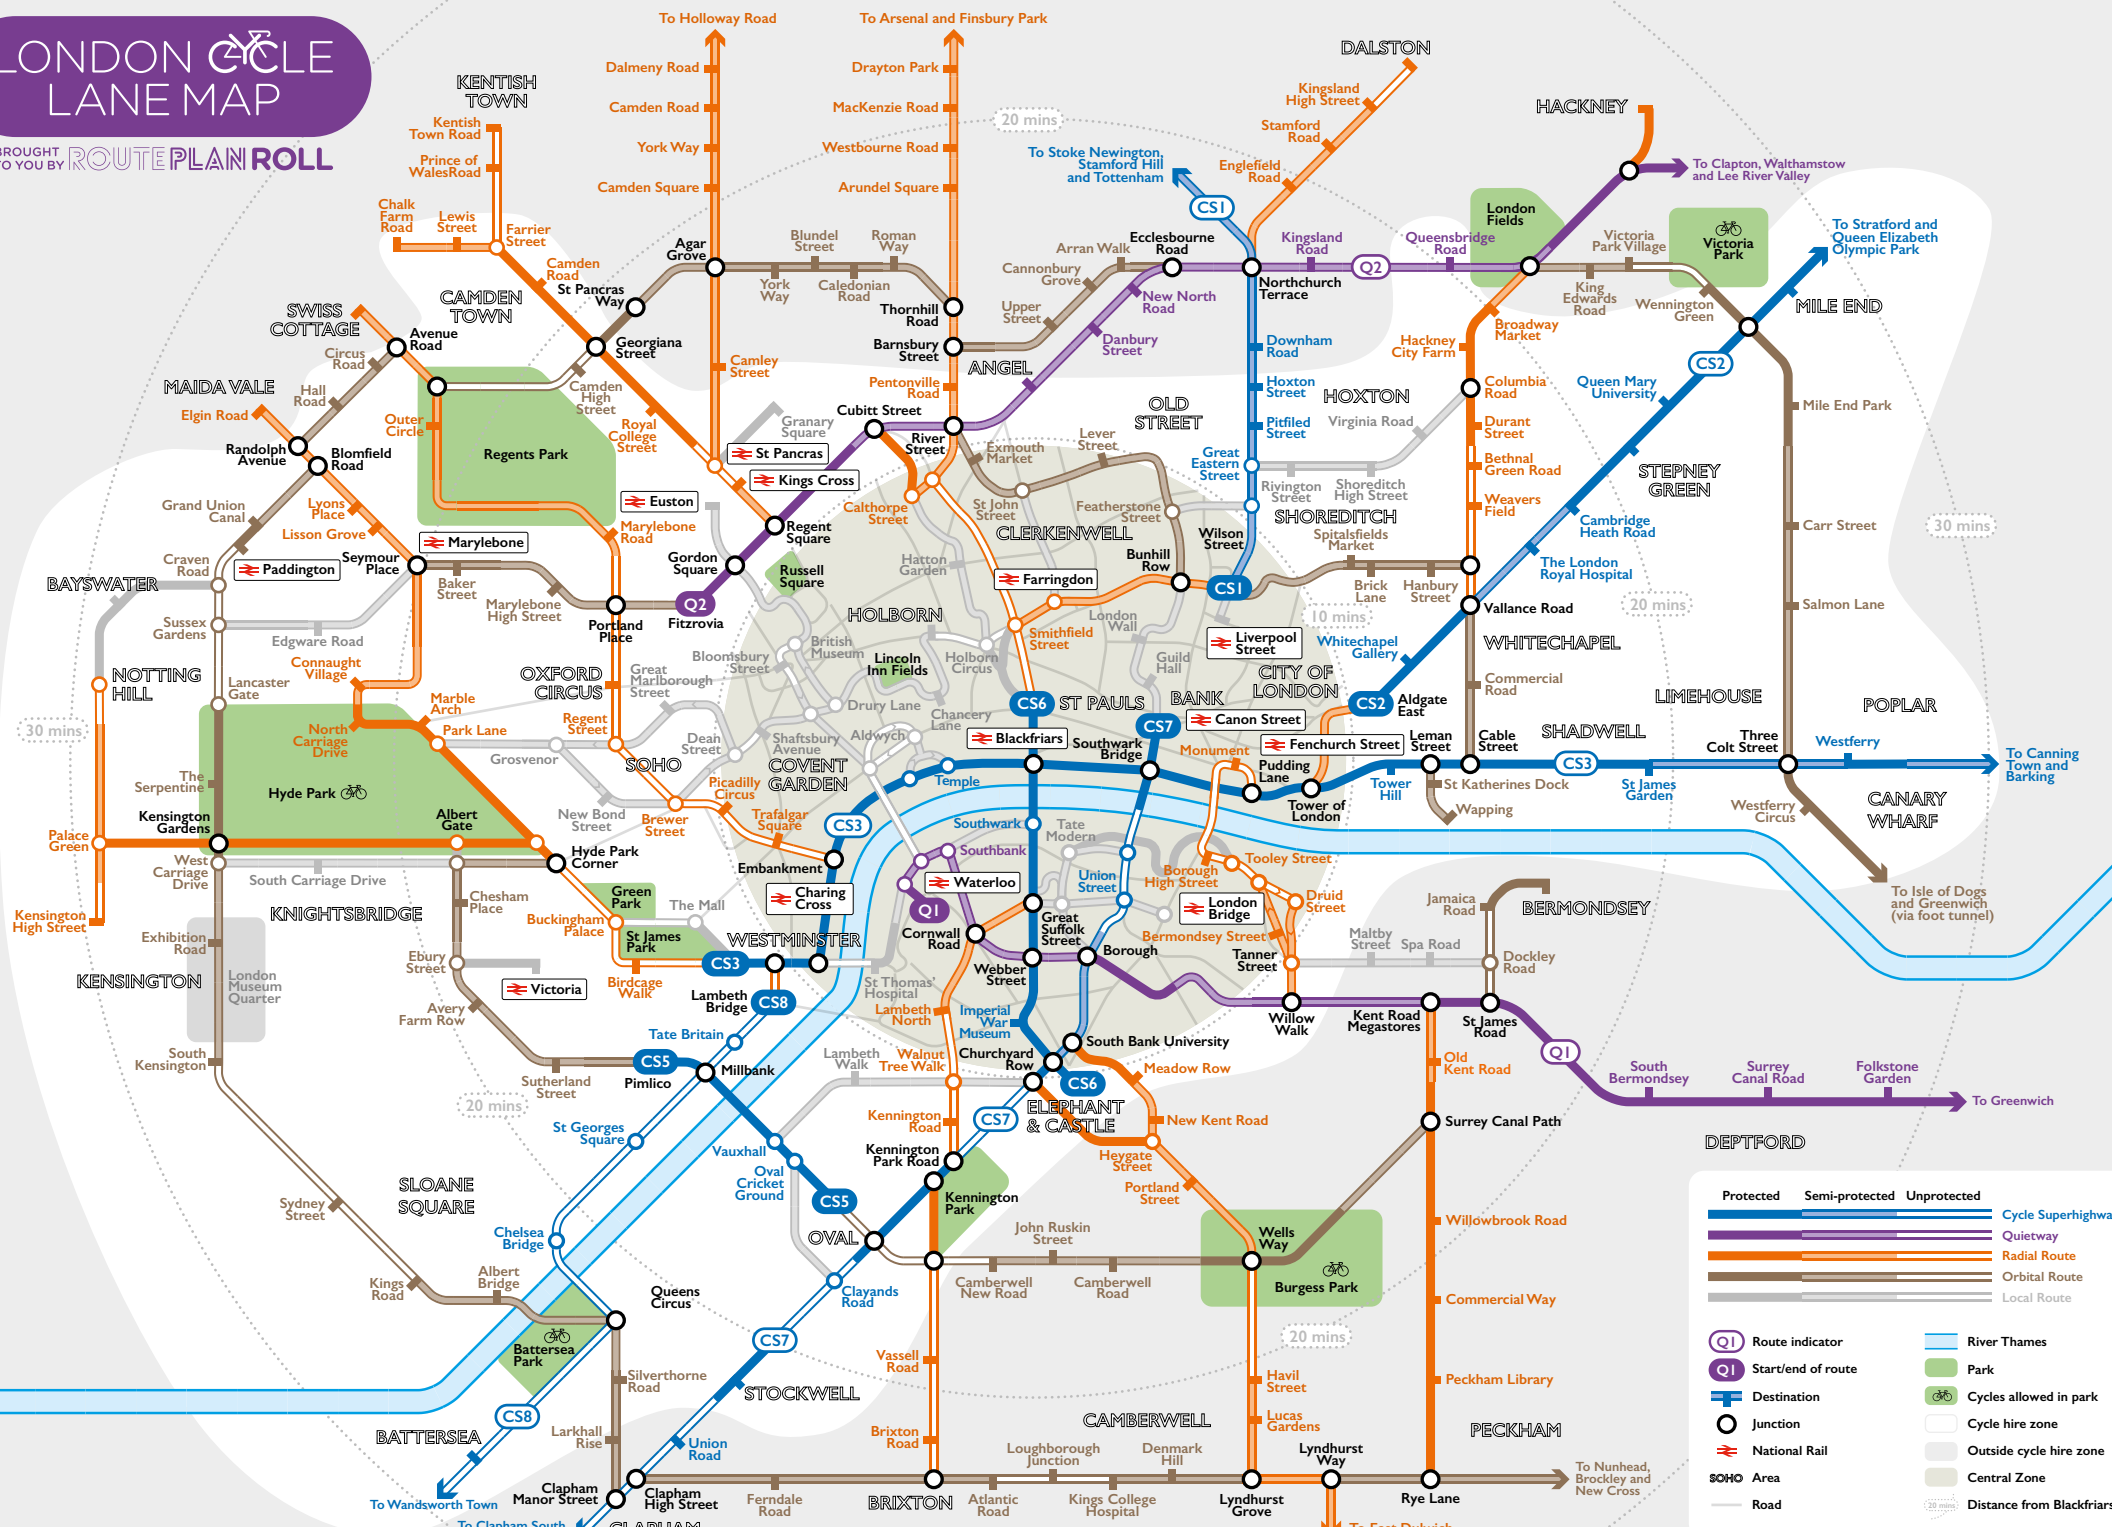

LONDON CYCLE LANE MAP

BROUGHT TO YOU BY ROUTEPLAN ROLL

Protected	Semi-protected	Unprotected	
			Cycle Superhighway
			Quietway
			Radial Route
			Orbital Route
			Local Route
			Route indicator
			Start/end of route
			Destination
			Junction
			National Rail
			Area
			Road
			River Thames
			Park
			Cycles allowed in park
			Cycle hire zone
			Outside cycle hire zone
			Central Zone
			Distance from Blackfriars